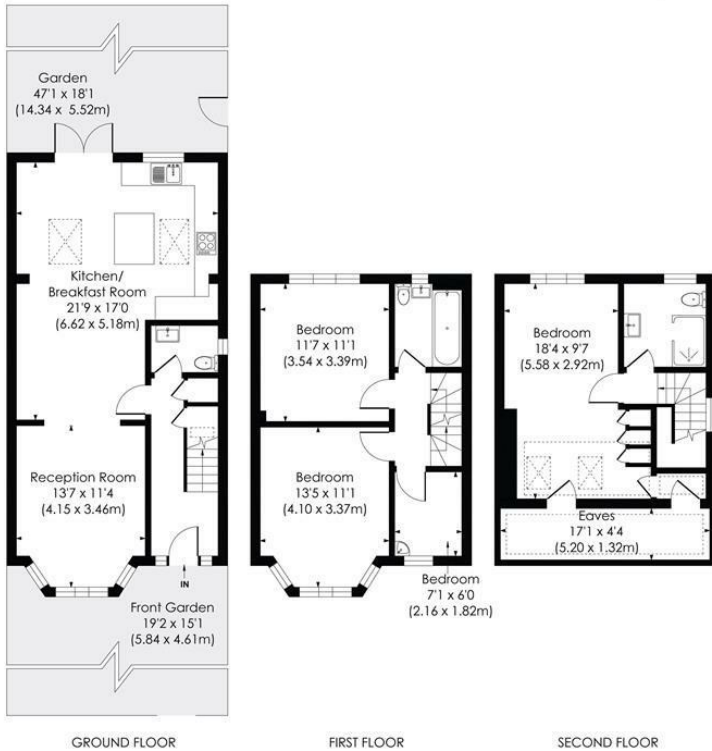

PHYLLIS AVENUE, KT3

Approx. Gross Internal Floor Area
1442 Sq. ft/134.01 Sq. m (Incl. RHH)
1282 Sq. ft/119.14 Sq. m (Excl. RHH)

- Four Bedroom - Two Bathroom
- 1930's End Of Terrace House
- Lovely South Facing Garden With Side Access
- Gorgeous Open Plan Kitchen/Dining/Family Room
- Spacious Principal Bedroom With En Suite Shower Room
- 0.3 Miles To Motspur Park Station And Shops
- Downstairs W.C And Modern Family Bathroom
- NO ONWARD CHAIN
- EPC - C
- Council Tax Band - E

Energy Efficiency Rating		Current	Potential
Very energy efficient - lower running costs			
A	(91-100)		
B	(81-90)		
C	(69-80)	69	85
D	(55-68)		
E	(39-54)		
F	(21-38)		
G	(1-20)		
Not energy efficient - higher running costs			
England & Wales		EU Directive 2002/91/EC	

For Free Mortgage Quote and Best Mortgage Rates, call Ellisons Mortgage Advisor on 0208 944 9595

Although these particulars are believed to be correct, their accuracy is not guaranteed and they do not form part of any contract.

Celebrating 30 years of successful Sales and Lettings in Merton