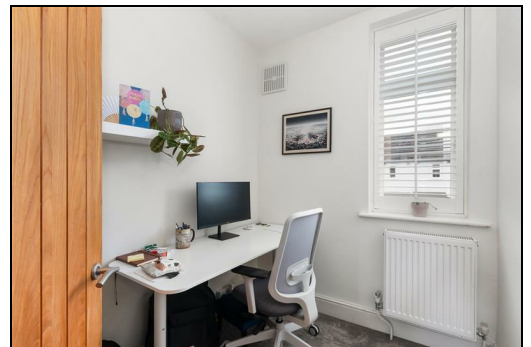

PHYLLIS AVENUE, KT3

Approx. Gross Internal Floor Area
1442 Sq. ft/134.01 Sq. m (Incl. RHH)
1282 Sq. ft/119.14 Sq. m (Excl. RHH)

- Four Bedroom - Two Bathroom
- 1930's End Of Terrace House
- Lovely South Facing Garden With Side Access
- Gorgeous Open Plan Kitchen/Dining/Family Room
- Spacious Principal Bedroom With En Suite Shower Room
- 0.3 Miles To Motspur Park Station And Shops
- Downstairs W.C And Modern Family Bathroom
- NO ONWARD CHAIN
- EPC - C
- Council Tax Band - E

Energy Efficiency Rating		Current	Potential
Very energy efficient - lower running costs			
A	(91-100)		
B	(81-90)		
C	(69-80)	69	85
D	(55-68)		
E	(39-54)		
F	(21-38)		
G	(1-20)		
Not energy efficient - higher running costs			
England & Wales		EU Directive 2002/91/EC	

For Free Mortgage Quote and Best Mortgage Rates, call Ellisons Mortgage Advisor on 0208 944 9595

Although these particulars are believed to be correct, their accuracy is not guaranteed and they do not form part of any contract.

Celebrating 30 years of successful Sales and Lettings in Merton